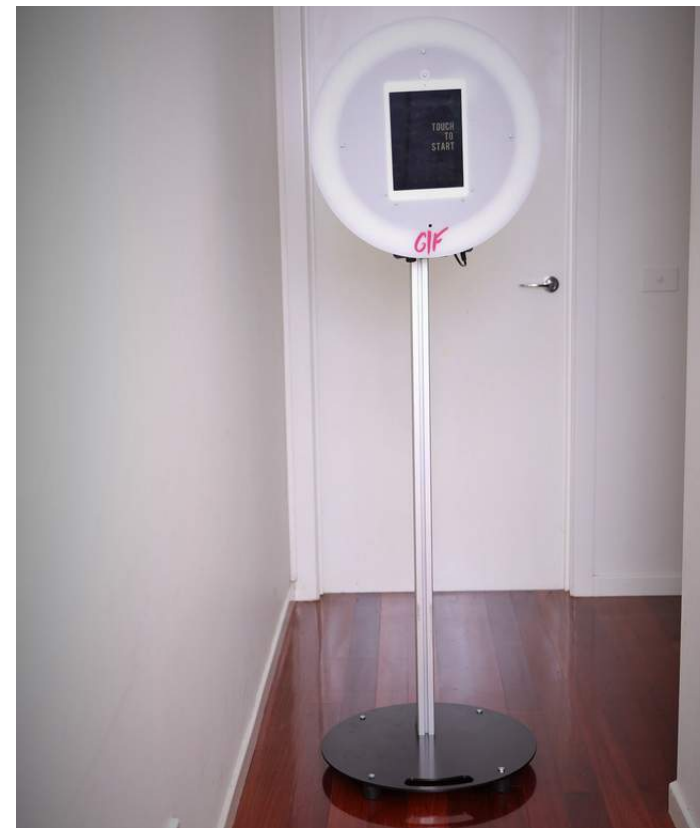

THEBOOTHBOX.COM.AU

SOCIAL, PORTABLE, BATTERY OPERATED!

WATCH VIDEO

Inclusions

Shell/Base	Yes
LED Ring Lighting	Yes
Black carry bag	Yes
iPad	No
Software/App	No
Retail Price (Exc. GST)	\$2,590

THE PHOTO POD

OPEN SETUP